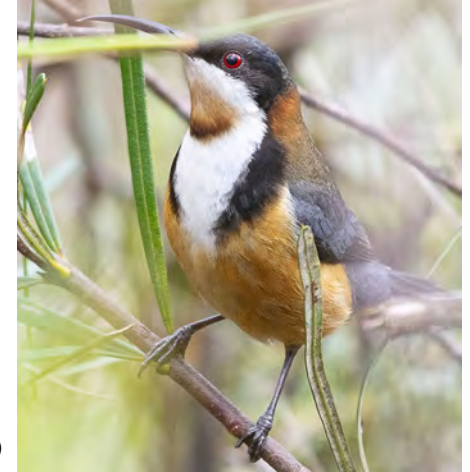

Eastern Spinebill

The **Eastern Spinebill** is a member of the honeyeater family.

Its long thin downward curved bill readily identifies it.

male Eastern Spinebill (Alan Lymbery)

Eastern Spinebill taking nectar from a grevillea (Alan Lymbery)

The Eastern Spinebill is a flighty little bird that zooms around your garden or the bush looking for nectar from flowers.

It can hover next to a flower while it extracts its nectar.

The Eastern Spinebill may migrate in winter from colder mountain regions to the coast.

juvenile Eastern Spinebill (Dianne Page)

The male Eastern Spinebill has a black cap and a dark chestnut collar.

The female's cap is grey and her collar is a light chestnut colour.

female Eastern Spinebill (Niel Carey)

Look for Eastern Spinebills in your garden and in the bush.

If you want to take a photo you need to be quick as although they aren't shy, they are in a hurry.

Have you seen an Eastern Spinebill?

Have you seen it hovering near flowers?